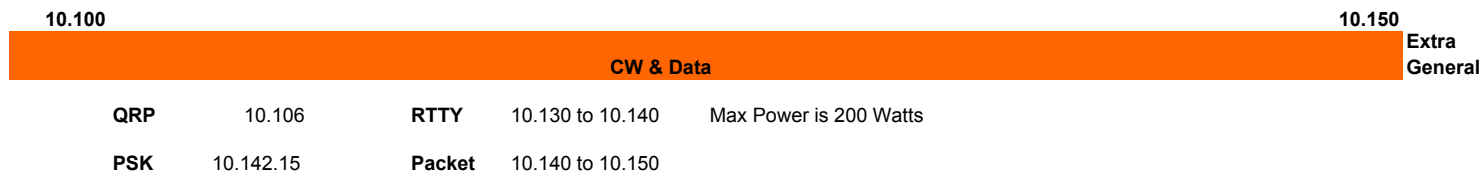

**12 Meters
24.890 to 24.990 MHz**

Packet	21.925 to 24.930	RTTY	24.920 to 24.925
PSK	24.920.15		

**15 Meters
21.450 to 21.450 MHz**

**17 Meters
18.068 to 18.168 MHz**

**20 Meters
14.000 to 14.350 MHz**

**30 Meters
10.100 to 10.150 MHz**