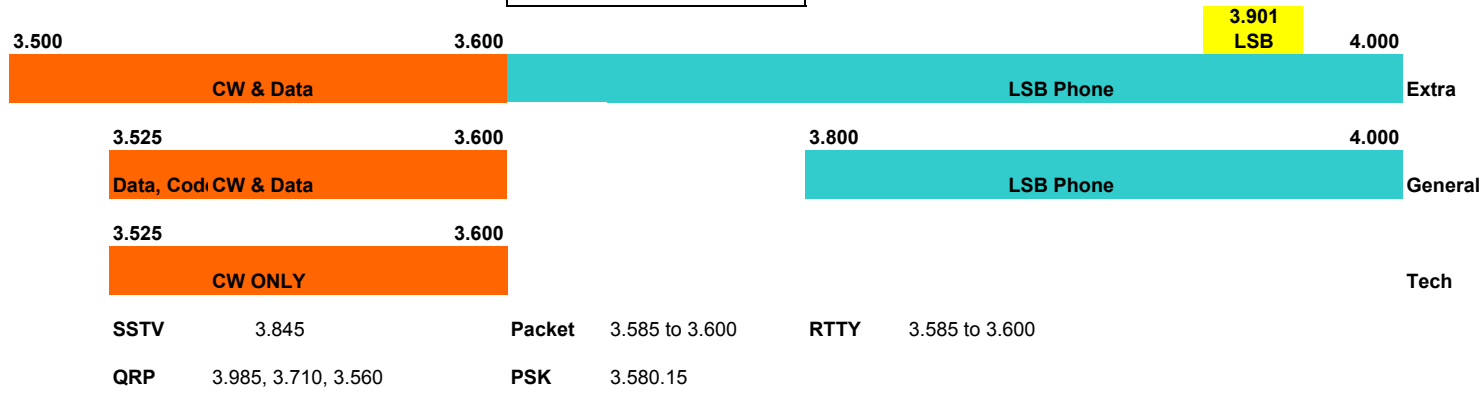

Denotes
Calling
Frequencies

**70 Centimeter
420 to 450 MHz**

**1.25 Meters
222 to 225 MHz**

**2 Meters
144 to 148 MHz**

**6 Meters
50 to 54 MHz**

**10 Meters
28 to 29.7 MHz**

SSTV	28.680	RTTY	28.070 to 28.150	AM	29.000 to 29.200	FM RPTR	29.520 to 29.680
PSK	28.120.15	QRP	28.060, 28.365	Satellite	29.300 to 29.510	FM SPLX	29.6

**12 Meters
24.890 to 24.990 MHz**

Packet	21.925 to 24.930	RTTY	24.920 to 24.925
PSK	24.920.15		

**15 Meters
21.450 to 21.450 MHz**

**17 Meters
18.068 to 18.168 MHz**

**20 Meters
14.000 to 14.350 MHz**

**30 Meters
10.100 to 10.150 MHz**

**40 Meters
7.000 to 7.300 MHz**

**60 Meters
5 USB Channels
(secondary use only)**

Main Channel's in **BOLD** USB ONLY 5 Shared Channels Tune 1.5 KHZ Below Main Channel

**80 Meters
3.500 to 4.000 MHz**

3.901
LSB

**160 Meters
1.800 to 2.000 MHz**