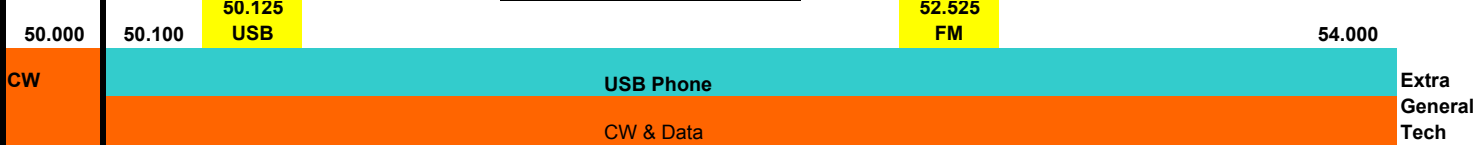

Denotes
Calling
Frequencies

**70 Centimeter
420 to 450 MHz**

**1.25 Meters
222 to 225 MHz**

**2 Meters
144 to 148 MHz**

**6 Meters
50 to 54 MHz**

**10 Meters
28 to 29.7 MHz**

SSTV	28.680	RTTY	28.070 to 28.150	AM	29.000 to 29.200	FM RPTR	29.520 to 29.680
PSK	28.120.15	QRP	28.060, 28.365	Satellite	29.300 to 29.510	FM SPLX	29.6