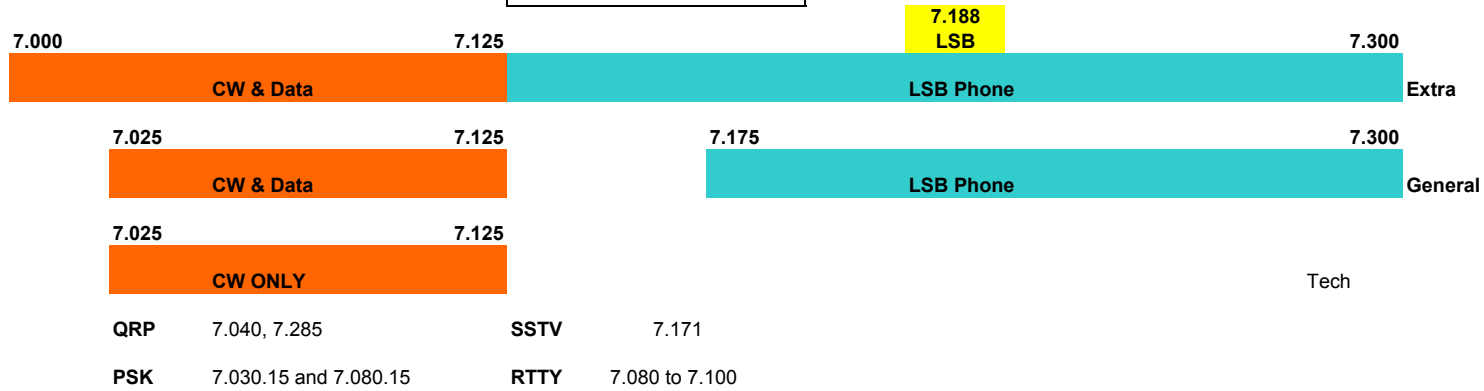

**40 Meters
7.000 to 7.300 MHz**