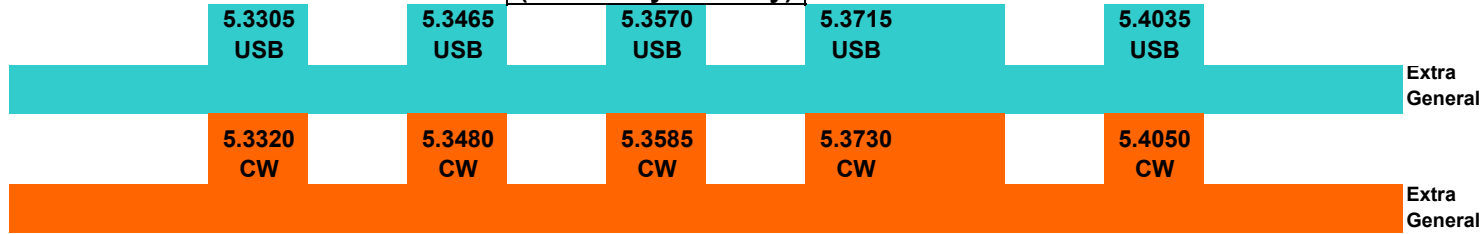

**60 Meters
5 USB Channels
(secondary use only)**

Main Channel's in **BOLD**   USB ONLY   5 Shared Channels   Tune 1.5 KHZ Below Main Channel