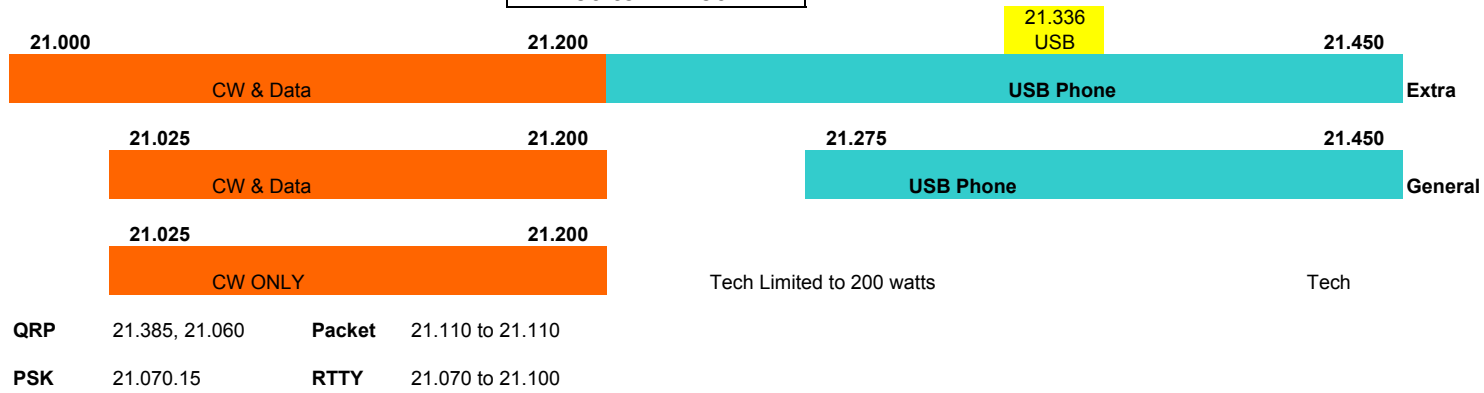

Denotes
Calling
Frequencies

**70 Centimeter
420 to 450 MHz**

**1.25 Meters
222 to 225 MHz**

**2 Meters
144 to 148 MHz**

**6 Meters
50 to 54 MHz**

**10 Meters
28 to 29.7 MHz**

SSTV	28.680	RTTY	28.070 to 28.150	AM	29.000 to 29.200	FM RPTR	29.520 to 29.680
PSK	28.120.15	QRP	28.060, 28.365	Satellite	29.300 to 29.510	FM SPLX	29.6

**12 Meters
24.890 to 24.990 MHz**

Packet	21.925 to 24.930	RTTY	24.920 to 24.925
PSK	24.920.15		

**15 Meters
21.450 to 21.450 MHz**

**17 Meters
18.068 to 18.168 MHz**

**20 Meters
14.000 to 14.350 MHz**

**30 Meters
10.100 to 10.150 MHz**