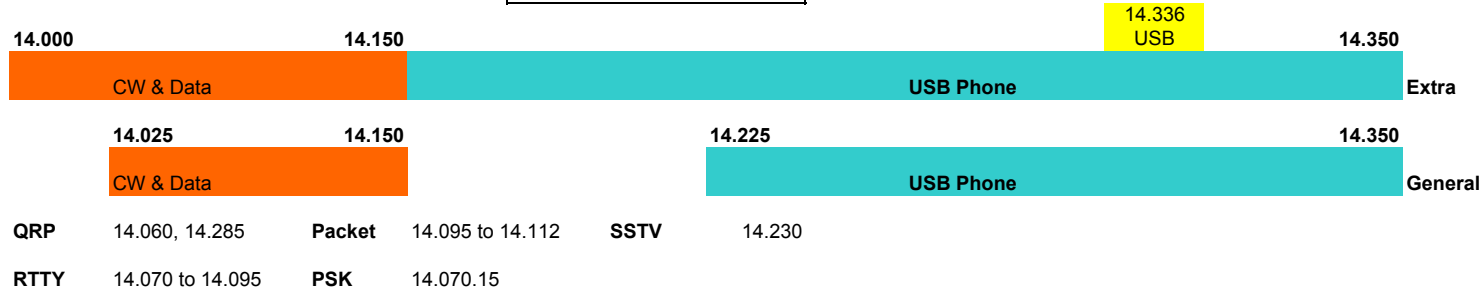

Denotes
Calling
Frequencies

**70 Centimeter
420 to 450 MHz**

**1.25 Meters
222 to 225 MHz**

**2 Meters
144 to 148 MHz**

**6 Meters
50 to 54 MHz**

**10 Meters
28 to 29.7 MHz**

SSTV	28.680	RTTY	28.070 to 28.150	AM	29.000 to 29.200	FM RPTR	29.520 to 29.680
PSK	28.120.15	QRP	28.060, 28.365	Satellite	29.300 to 29.510	FM SPLX	29.6

**12 Meters
24.890 to 24.990 MHz**

Packet	21.925 to 24.930	RTTY	24.920 to 24.925
PSK	24.920.15		

**15 Meters
21.450 to 21.450 MHz**

**17 Meters
18.068 to 18.168 MHz**

**20 Meters
14.000 to 14.350 MHz**

**30 Meters
10.100 to 10.150 MHz**

**40 Meters
7.000 to 7.300 MHz**

**60 Meters
5 USB Channels
(secondary use only)**

Main Channel's in **BOLD** USB ONLY 5 Shared Channels Tune 1.5 KHZ Below Main Channel

**80 Meters
3.500 to 4.000 MHz**

3.901
LSB